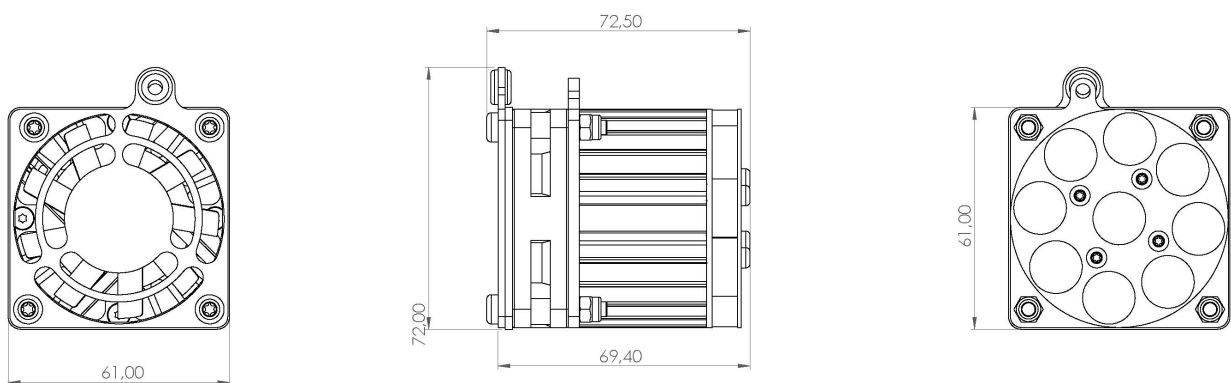

## DESCRIPTION

TAU Beam 60 is a powerful full LED headlight. Its round shape makes it easily adaptable for substitute the standard fog headlight in the front bumper of a GT car. TAUBeam60 is successfully used by major car manufacturers to boost up the standard headlights in the racing version of their cars.

TAUBeam60 is available in two different configurations, middle or corner light and several body length to match perfectly application needs. TAUBeam60 works in combination with the Next Slution LED Feeder, high efficiency current controlled power supplier.

## FEATURES

- Round Shape
- Rugged aluminium body
- Active cooling
- High Luminous Output up to 6000 Lumen

## DIMENTIONS & WEIGHT

<b>TOTAL WEIGHT</b>	200*	gr
---------------------	------	----

\*Notes: depending on heatsink lenght